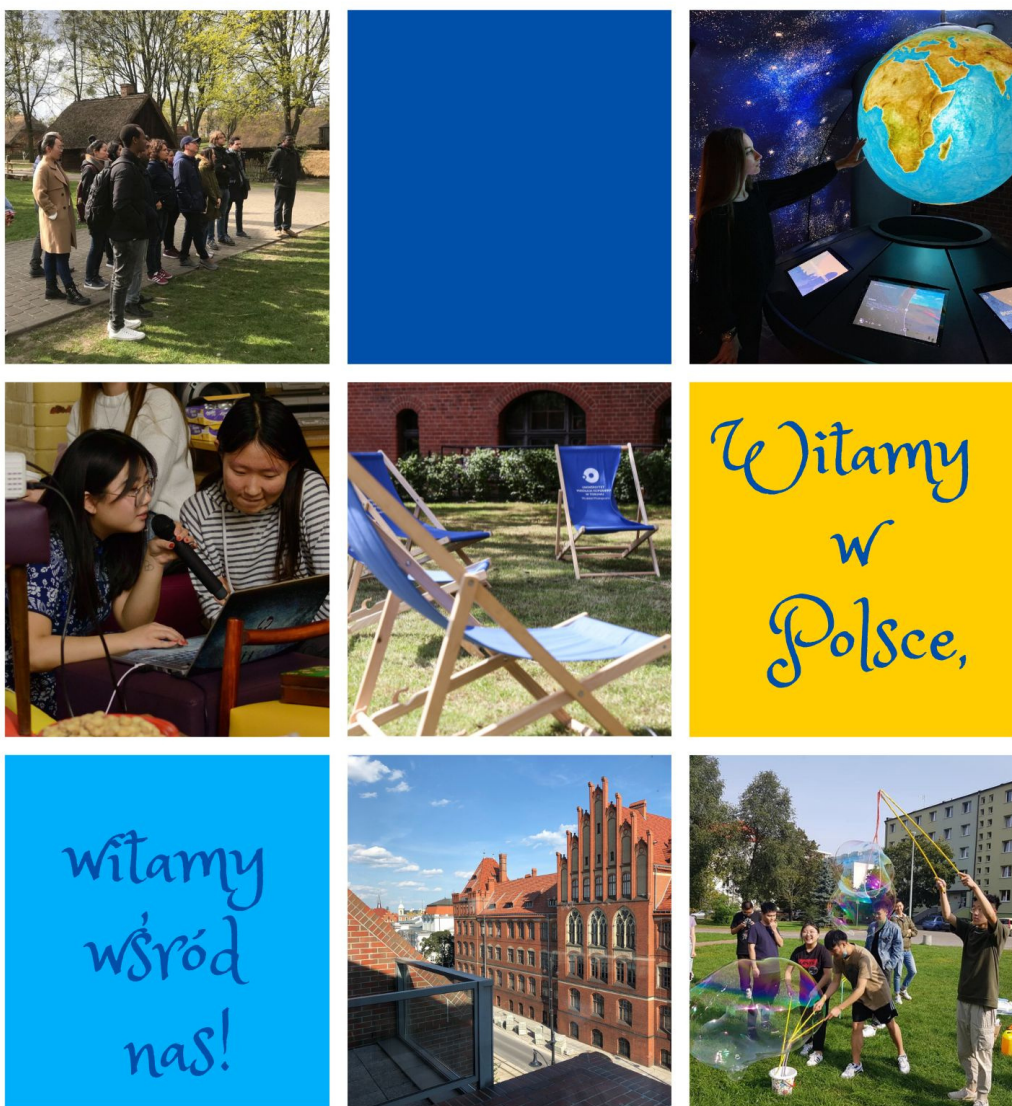

**health  
private medical  
treatment**

**emergency  
numbers**

112

997 998 999

The project "Welcome to Poland, welcome AMONG US" is co-financed by the European Social Fund under the Operational Programme Knowledge Education Development, non-competition project entitled. "Raising the competence of academic staff and the potential of institutions in welcoming people from abroad - Welcome to Poland" implemented under the Measure specified in the project application no. POWR.03.03.00-00-PN14/18.